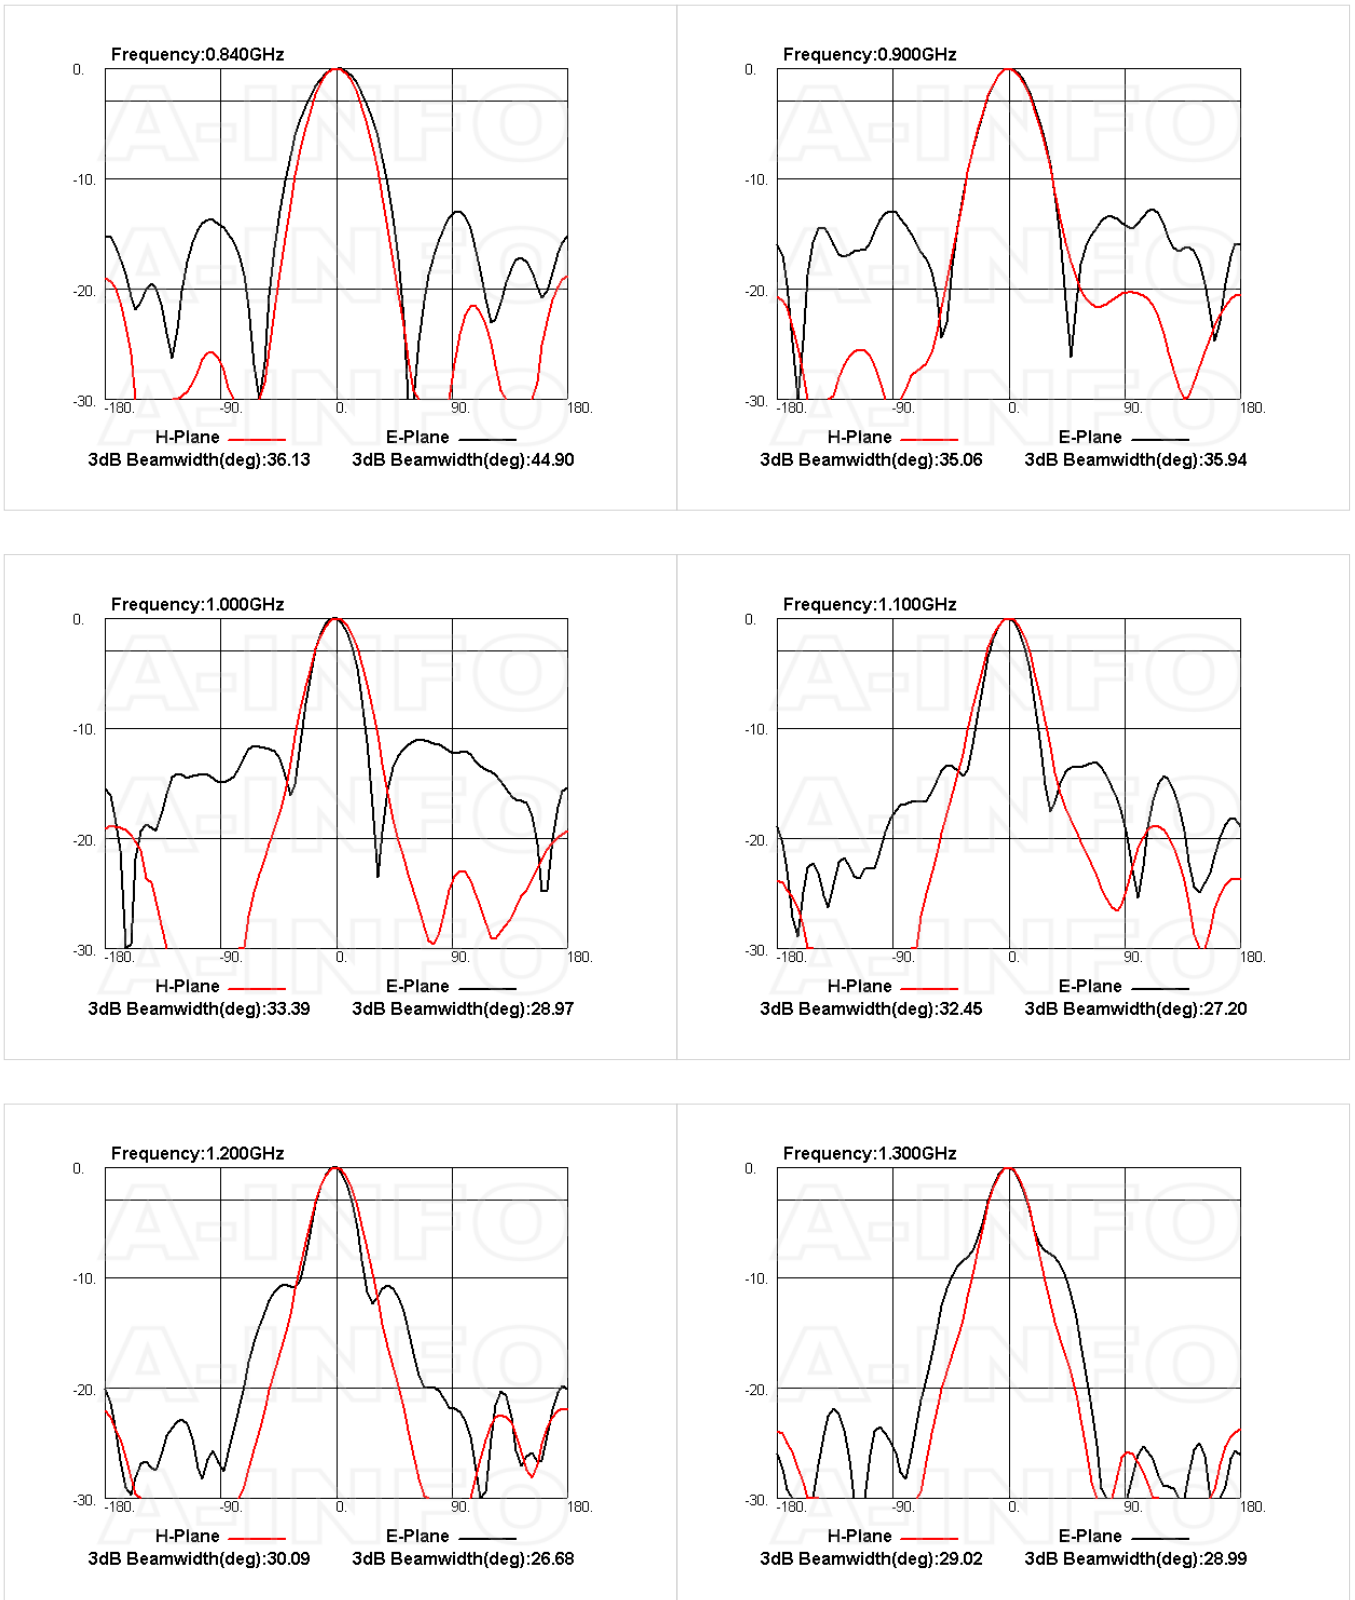

Cross Polarization Isolation

VSWR

Beamwidth

Pattern

Related Products

LB-08420-10-C-MB Round Type Mounting Bracket

LB-08420-15-C-L L type mounting bracket

Tripod_50Kg Al Alloy Tripod