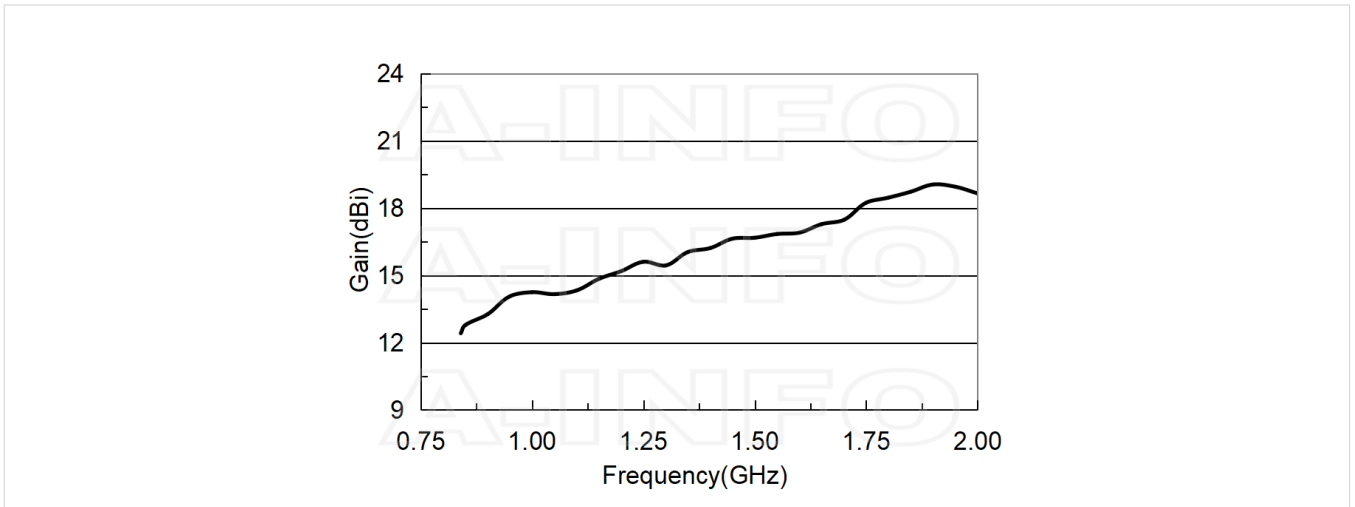

Typical Test Results

Gain