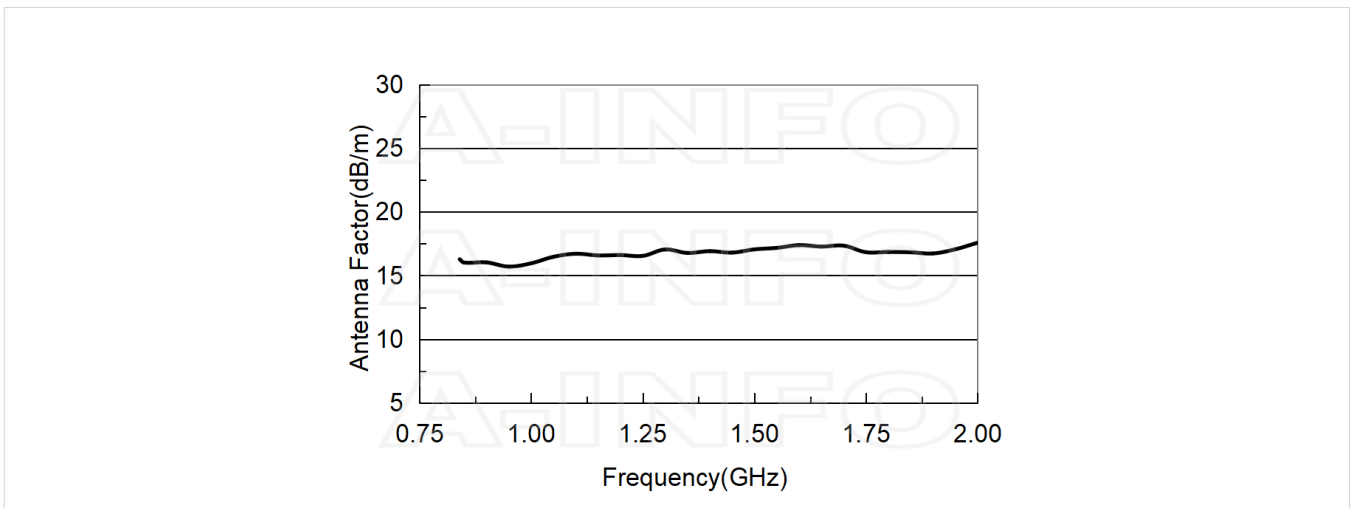

7/16 DIN-Female Output with L Type Mounting Bracket & Radome (Option, P/N: LB-08420-15-C-L & LB-08420-15-C-7/16FSPO, Outdoor Application)

Typical Test Results

Gain

Antenna Factor

Antenna Factor (Table)

Frequency(GHz)	Gain(dBi)	AF(dB/m)
0.84	12.42	16.28
0.90	13.26	16.03
1.00	14.25	15.96
1.10	14.33	16.71
1.20	15.19	16.61
1.30	15.44	17.05
1.40	16.22	16.91
1.50	16.68	17.05
1.60	16.91	17.39
1.70	17.48	17.34
1.80	18.47	16.85
1.90	19.05	16.73
2.00	18.66	17.57