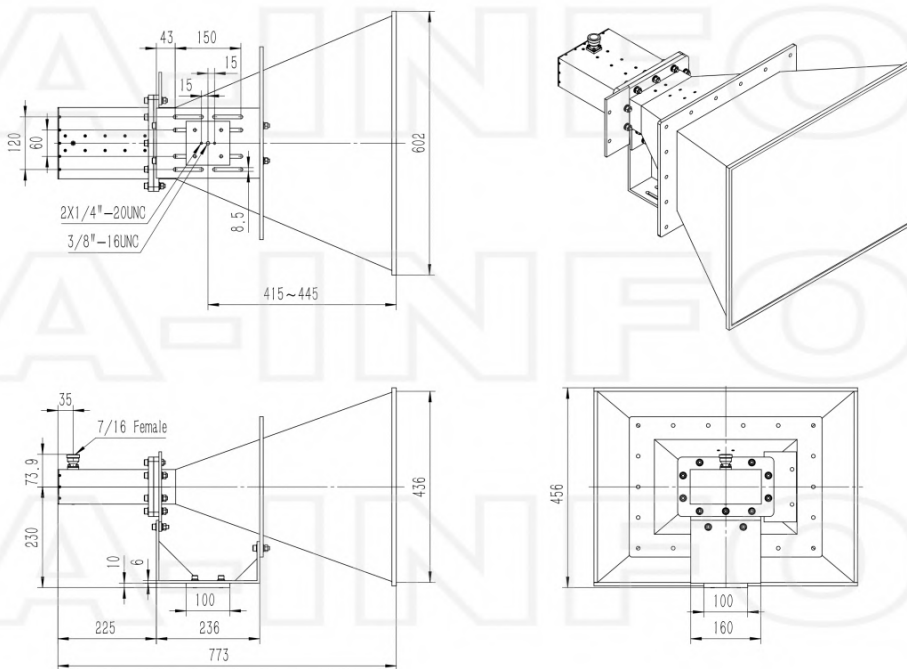

7/16 DIN-Female Output with L Type Mounting Bracket & Radome (Option, P/N: LB-08420-15-C-L & LB-08420-15-C-7/16FSPO, Outdoor Application)