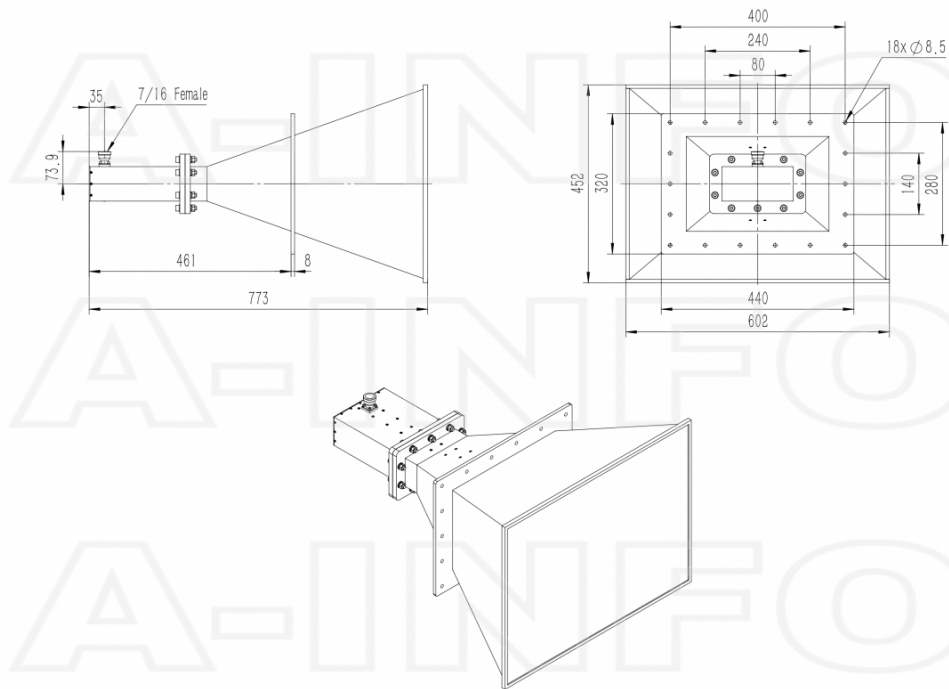

Technical Specification

Electrical Specification		Interface	
Frequency, Min (GHz)	0.84	Output Type	Coaxial
Frequency, Max (GHz)	2	Connector	7/16 DIN
Waveguide Type	Double Ridge	Connector Gender	Female
Waveguide Size EIA WRD	WRD84	Mechanical Specification	
Gain, Typ (dBi)	15	Figure	C Type
Polarization	Linear	Body Material	Al
3dB Beamwidth, E-Plane, Min (Deg.)	13	Finish	Chemical Conversion Coating, Gray Paint
3dB Beamwidth, E-Plane, Max (Deg.)	50	Size, W (mm)	602
3dB Beamwidth, H-Plane, Min (Deg.)	15	Size, H (mm)	452
3dB Beamwidth, H-Plane, Max (Deg.)	43	Size, L (mm)	773
Cross Pol. Isolation, Typ (dB)	35	Weight, (kg)	11.5
VSWR, Typ	1.5:1		
Impedance, (Ohm)	50		
Power Handling, CW, (W)	500		
Power Handling, Peak, (W)	5000		

Additional Information

Application	Outdoor, Waterproof and Dustproof, Fixed	Solution for	Gain Reference Antenna Measurement Far-field Measurement System Intergration

Outline Drawing

7/16 DIN-Female Output with Radome (Option, P/N: LB-08420-15-C-7/16FSPO, Outdoor Application)