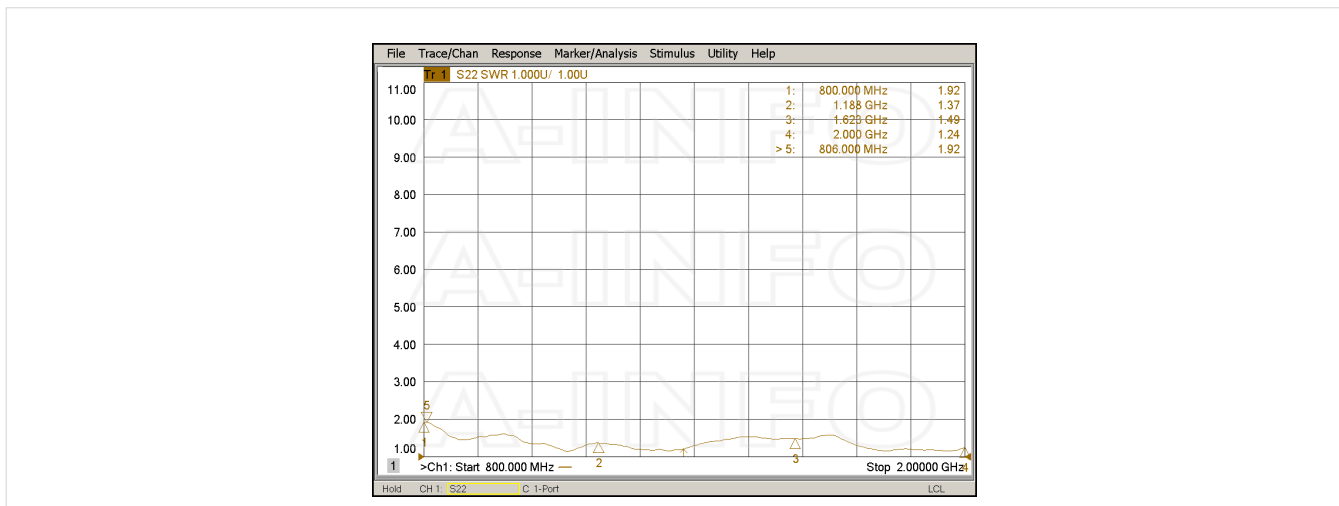

Cross Polarization Isolation

VSWR

Beamwidth