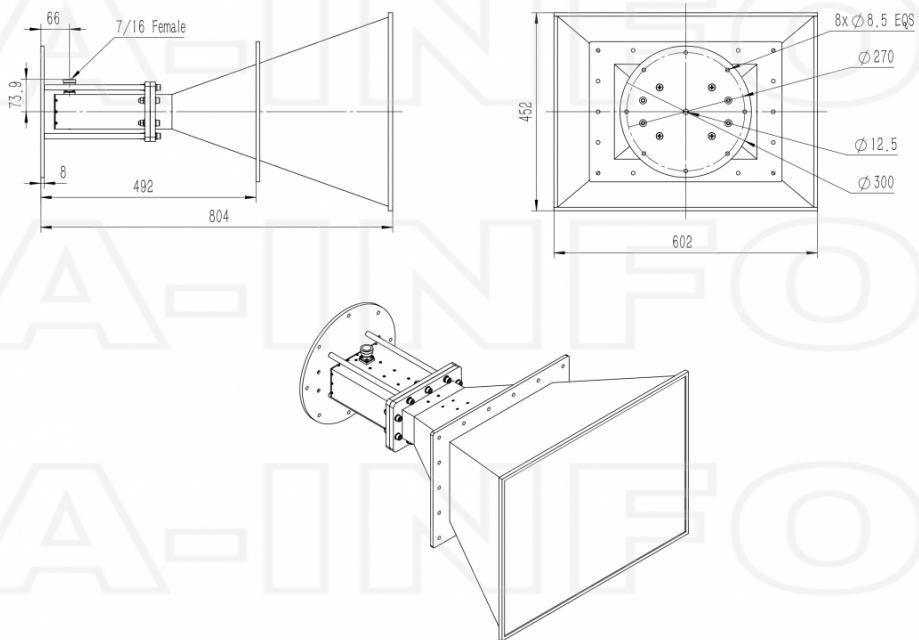

7/16 DIN-Female Output with Round Mounting Bracket & Radome (Option, P/N: LB-08420-10-C-MB & LB-08420-15-C-7/16FSPO, Outdoor Application)