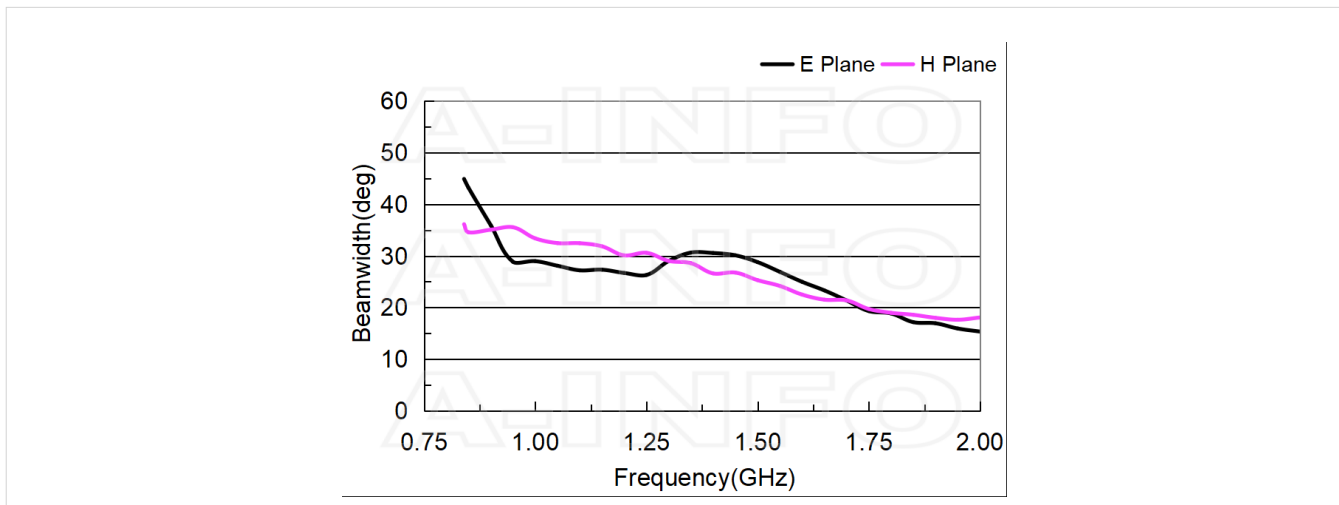

Cross Polarization Isolation

VSWR

Beamwidth