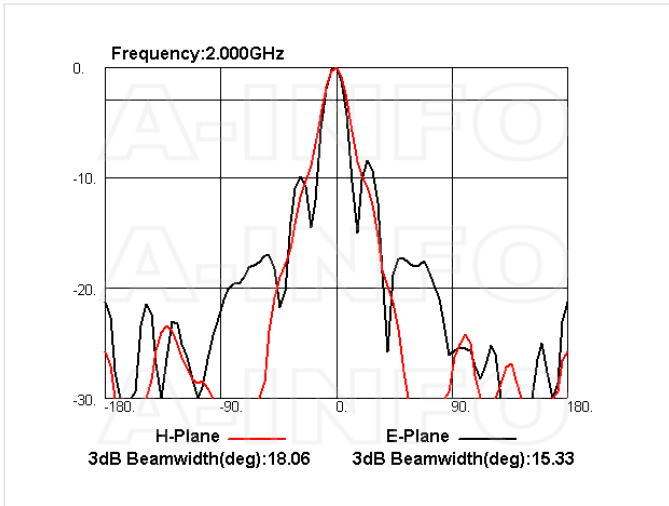

Cross Polarization Isolation

VSWR

Beamwidth

Pattern

Related Products

LB-08420-10-C-MB Round Type Mounting Bracket

LB-08420-15-C-L L type mounting bracket

Tripod_50Kg Al Alloy Tripod