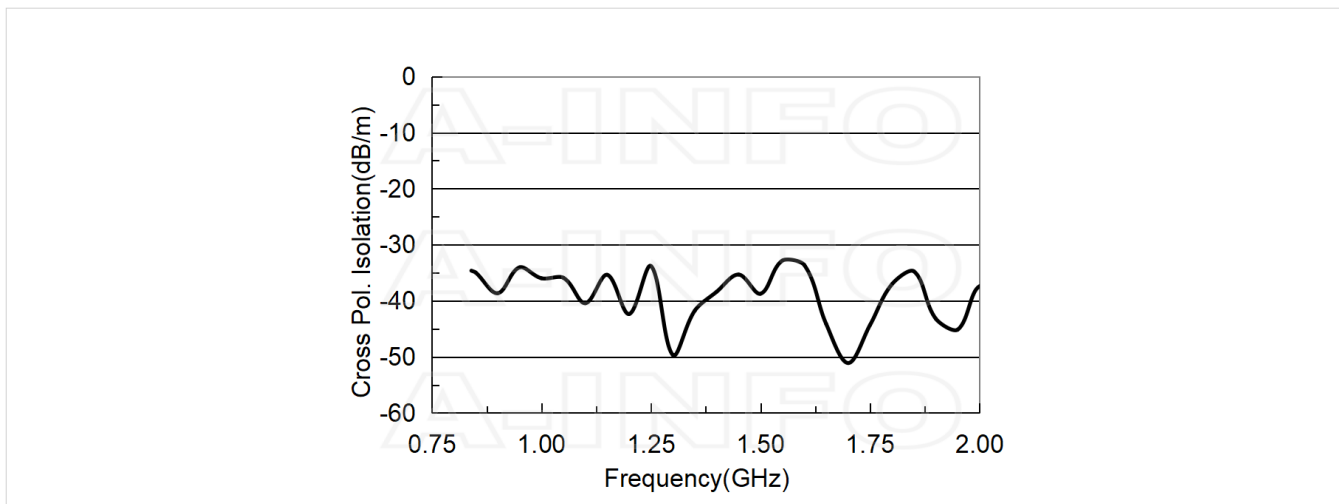

Cross Polarization Isolation